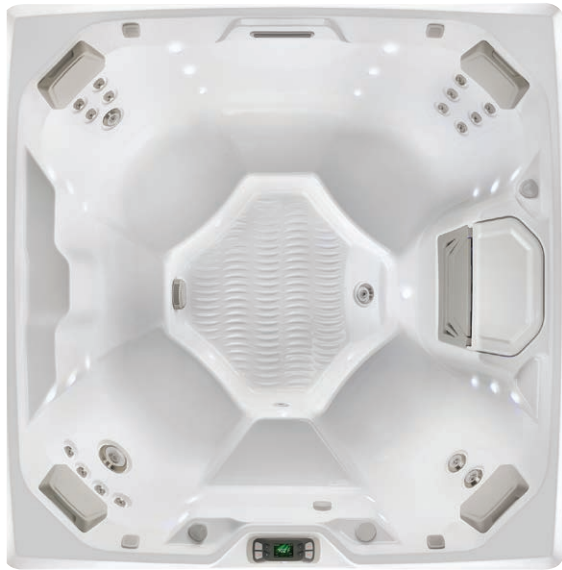

LIMELIGHT® COLLECTION

BEAM™