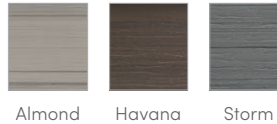

CABINET COLOURS*