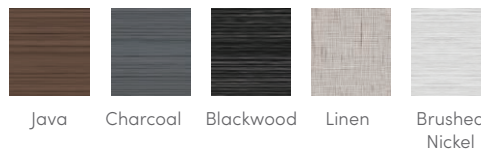

SOVEREIGN™

SHELL COLOURS

CABINET COLOURS

COVER COLOURS

CABINET AND SHELL COLOUR OPTIONS*

Cabinet Colours	Java	Charcoal	Blackwood	Linen	Brushed Nickel
Shell Colours	Alpine White Ice Grey Ivory Tuscan Sun Pebble	Alpine White Ice Grey Platinum Tuscan Sun Pebble	Alpine White Ice Grey Platinum	Alpine White Ivory Tuscan Sun Pebble	Alpine White Ice Grey Platinum