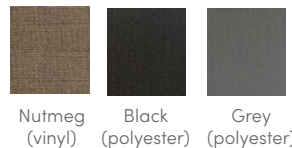

SOVEREIGN™

SHELL COLOURS

CABINET COLOURS

COVER COLOURS

CABINET AND SHELL COLOUR OPTIONS*

Cabinet Colours	Java	Charcoal	Blackwood	Linen	Brushed Nickel
Shell Colours	Alpine White Ice Grey Ivory Tuscan Sun Pebble	Alpine White Ice Grey Platinum Tuscan Sun Pebble	Alpine White Ice Grey Platinum	Alpine White Ivory Tuscan Sun Pebble	Alpine White Ice Grey Platinum