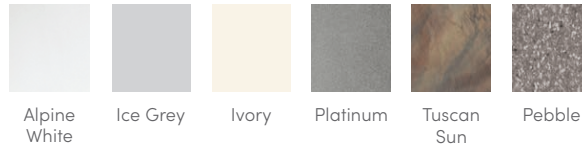

SOVEREIGN™

SHELL COLOURS

CABINET COLOURS

COVER COLOURS

CABINET AND SHELL COLOUR OPTIONS*

Cabinet Colours	Java	Charcoal	Blackwood	Linen	Brushed Nickel
Shell Colours	Alpine White Ice Grey Ivory Tuscan Sun Pebble	Alpine White Ice Grey Platinum Tuscan Sun Pebble	Alpine White Ice Grey Platinum	Alpine White Ivory Tuscan Sun Pebble	Alpine White Ice Grey Platinum