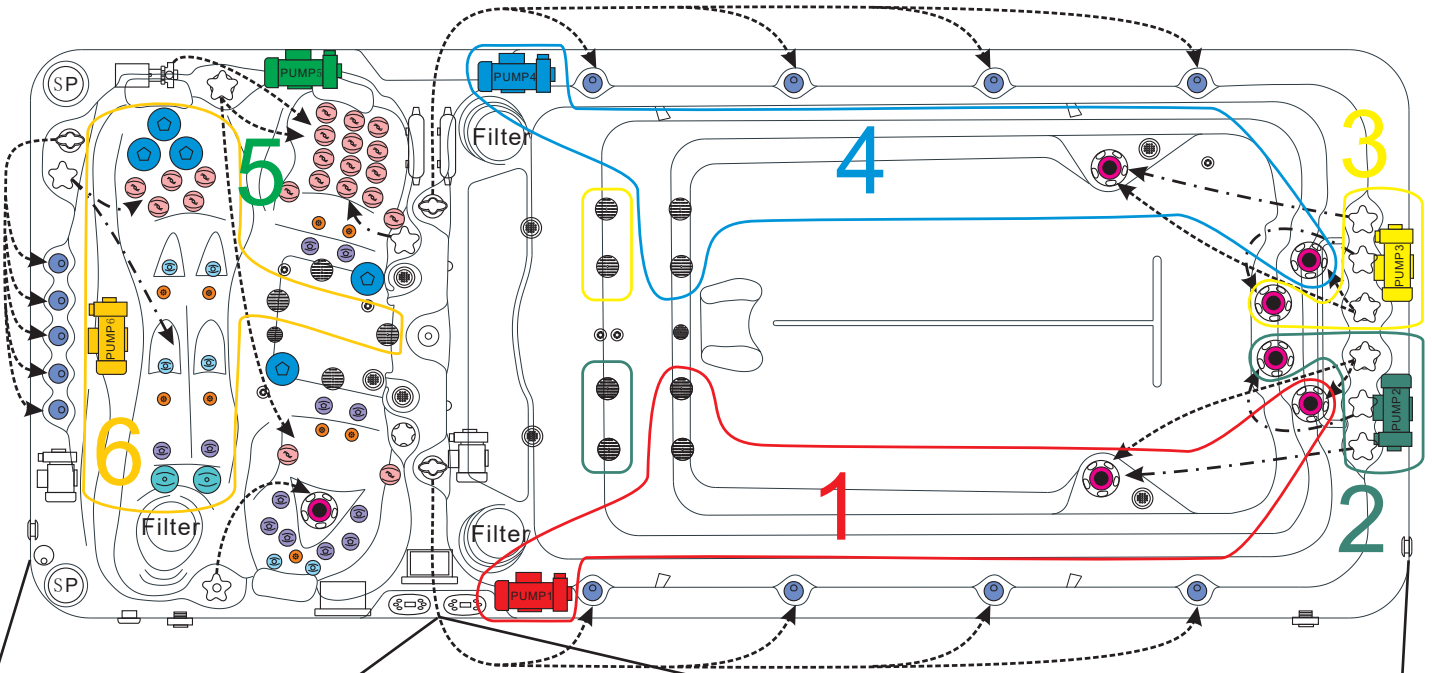

passion
spas | love your senses

SWIMSPA THE SPIRIT - THE SPIRIT DEEP

PASSION SPAS SPORT- EN FITNESS COLLECTION

SPECIFICATIONS/GENERAL

Dimensions LxW x H.....	540x228 x 128/152 cm
Number of Seats.....	2
Number of Loungers.....	1
Capacity in Liter.....	12000/14000
Dry Weight in kg.....	1550/1700
Full Weight in kg.....	13550/15700
Shell Material.....	Aristech® Acrylic with Vinylester and Polyester
Synthetic Maintenance Free Cabinet.....	Standard
Removable Side Panels.....	8
Cabinet Material.....	Synthetic
Durable Support System.....	Synthetic
Everlast™ Full Floor Support Material.....	Polyester
High Density Urethane Insulation.....	Standard
Cup Holders.....	2

ELECTRICAL SYSTEM

Voltage.....	230/380 V
Amperage.....	380V - 20A/230V - 40A
Full Flow Electric Heater.....	3 kW
Control System.....	Balboa GS523DZ
Light (18 x Multi Color LED).....	Standard
Electronic Topside Control.....	Balboa VL80 ID

SWIMSPA THE SPIRIT - THE SPIRIT DEEP

PASSION SPAS SPORT- EN FITNESS COLLECTION

passion
spas | love your senses

POWER SUPPLY
1x 20A/230V or
1x 16A/380V

POWER SUPPLY
1x 20A/380V

-  Waterjet 153950 13pcs
-  Clusterjet 150293 12pcs
-  Clusterjet 151322 6pcs
-  Clusterjet 152186 2pcs
-  Mini Jet 150126 21pcs
-  Power Jet 150155 5pcs
-  Swim Jet 150202 7pcs
-  Blowerjet 150561 9pcs
-  Spa Light 150766 7pcs
-  Suction 150516 2pcs
-  Suction 150517 12pcs

-  Water Control 152198
-  Water Diverter 150493
-  Air/Water Control 150520
-  Water Diverter 152029
-  Optional Air Pump 150827
-  Aromatherapy 150560
-  UV-lamp 150777
-  Pillow 150403
-  Filter lid Black 159111
-  Filter 4ch-949 151131