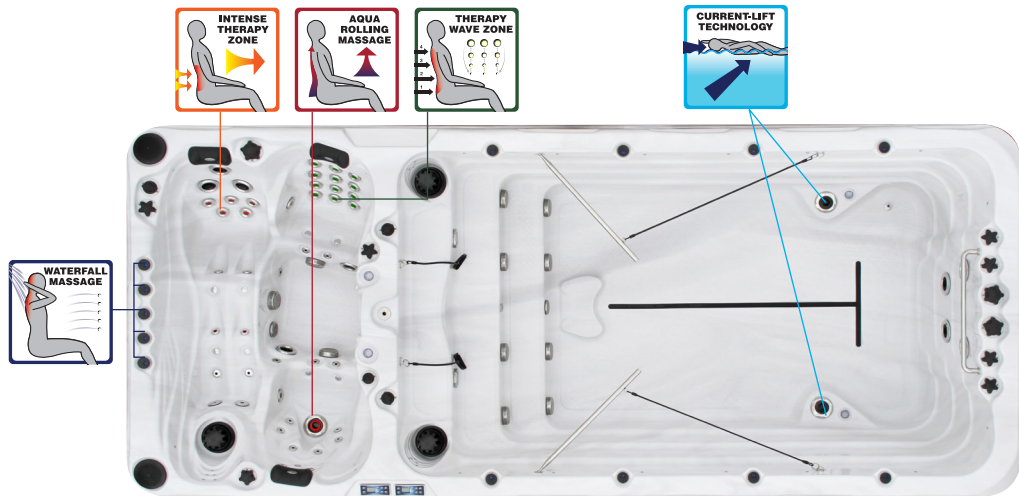

passion
spas | love your senses

SWIMSPA THE SPIRIT - THE SPIRIT DEEP

PASSION SPAS SPORT- EN FITNESS COLLECTION

SPECIFICATIONS/GENERAL

Dimensions LxW x H.....	540x228 x 128/152 cm
Number of Seats.....	2
Number of Loungers.....	1
Capacity in Liter.....	12000/14000
Dry Weight in kg.....	1550/1700
Full Weight in kg.....	13550/15700
Shell Material.....	Aristech® Acrylic with Vinylester and Polyester
Synthetic Maintenance Free Cabinet.....	Standard
Removable Side Panels.....	8
Cabinet Material.....	Synthetic
Durable Support System.....	Synthetic
Everlast™ Full Floor Support Material.....	Polyester
High Density Urethane Insulation.....	Standard
Cup Holders.....	2

WATER SYSTEM

Total jets.....	66
Water Jets,Stainless Steel.....	60
Air Injector Jets.....	8
Air Control Valve.....	2
Filters / Surface.....	(2) 50 Square Feet
Top Access Skim Filter.....	High-Volume Vortex Skimmer
Floor Drain.....	1
External Drain.....	1
Hi Flow Suctions.....	8
Water Diverter Valve.....	2
Power Swim Jets.....	4
Floor Swim Jets.....	2
5"Massage Jets, Directional, Rotational and Pulsational.....	4
3"Directional Jets.....	19
2"Directional Jets.....	36
Ozone Jets.....	1

SPECIAL FEATURES

Soft Air Massage System.....	Standard
Molded Headrest Soft Pillows with LED Light.....	3
StarBrite Interior LED Light System.....	Standard
Audio System with iPod docking station, 2 built-in speakers...Standard	
Water Fall Massage.....	Standard
Exterior Corner LED Lighting.....	2
Aromatherapy System.....	Standard
Ozone Sanitation System.....	Standard
Synergy Water Maintenance System.....	Standard
Ultra Efficient Dual-Wrap Cabinet Insulation.....	Standard
5/4 Ultra Efficient Walk-On Cover.....	Standard
Wifi Ready.....	Standard